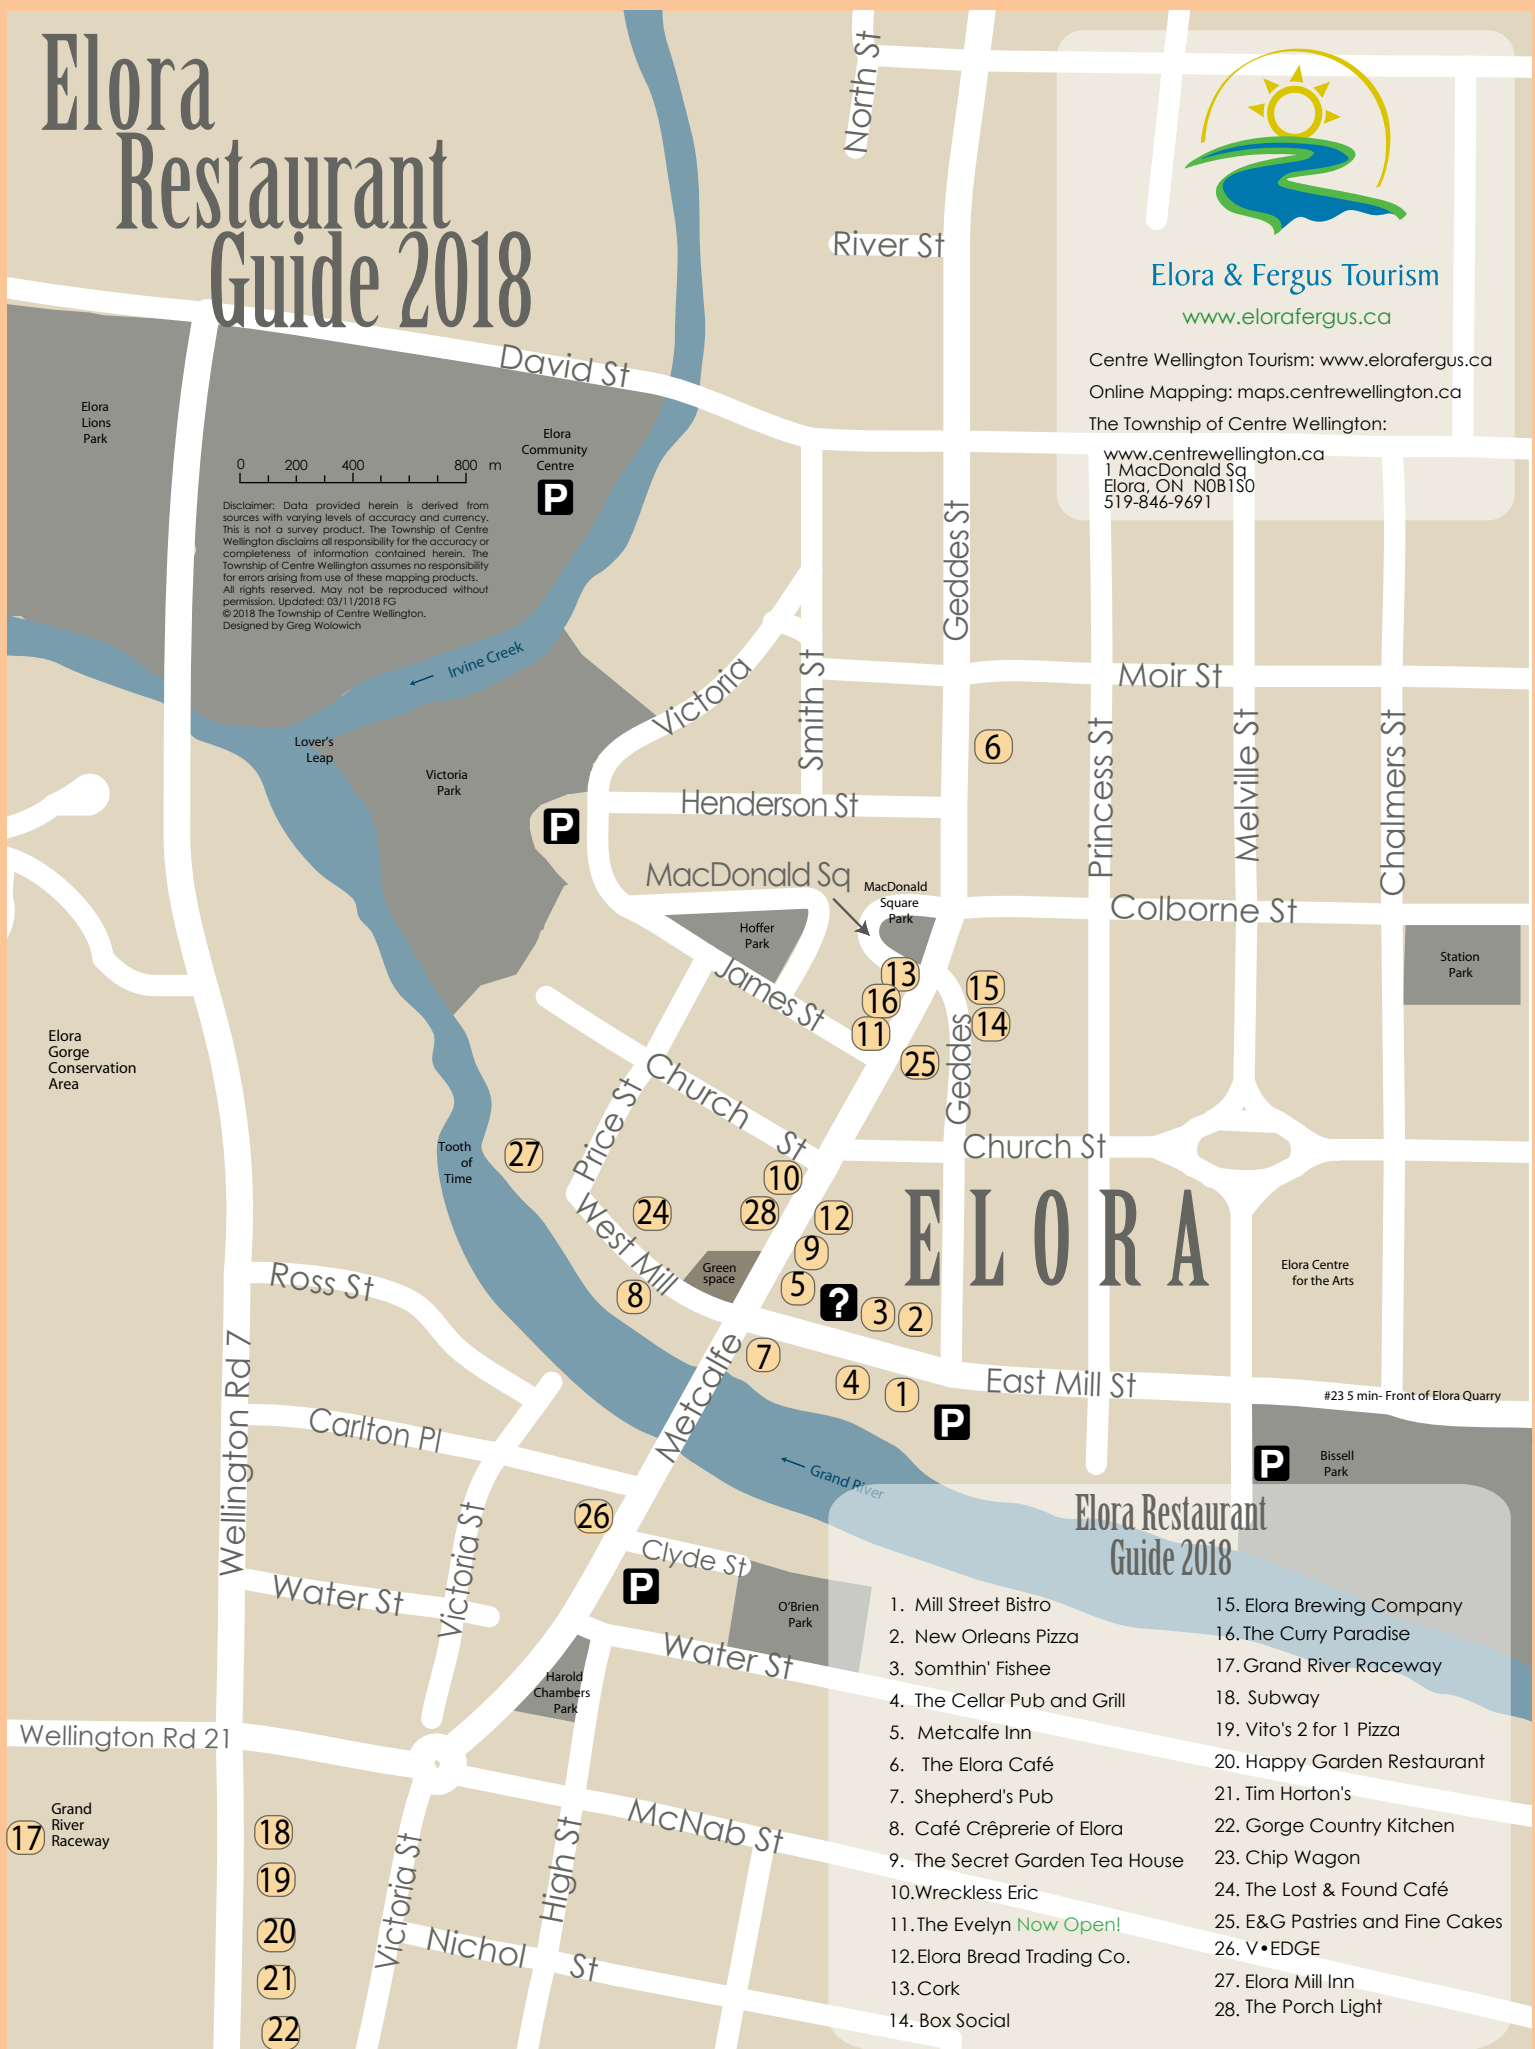

Elora Restaurant Guide 2018

Elora & Fergus Tourism

www.elorafergus.ca

Centre Wellington Tourism: www.elorafergus.ca

Online Mapping: maps.centrewellington.ca

The Township of Centre Wellington:

www.centrewellington.ca
1 MacDonald Sq
Elora, ON N0B1S0
519-846-9691

0 200 400 800 m

ELORA

Elora Restaurant Guide 2018

1. Mill Street Bistro
2. New Orleans Pizza
3. Somthin' Fishie
4. The Cellar Pub and Grill
5. Metcalfe Inn
6. The Elora Café
7. Shepherd's Pub
8. Café Crêperie of Elora
9. The Secret Garden Tea House
10. Wreckless Eric
11. The Evelyn *Now Open!*
12. Elora Bread Trading Co.
13. Cork
14. Box Social
15. Elora Brewing Company
16. The Curry Paradise
17. Grand River Raceway
18. Subway
19. Vito's 2 for 1 Pizza
20. Happy Garden Restaurant
21. Tim Horton's
22. Gorge Country Kitchen
23. Chip Wagon
24. The Lost & Found Café
25. E&G Pastries and Fine Cakes
26. V•EDGE
27. Elora Mill Inn
28. The Porch Light