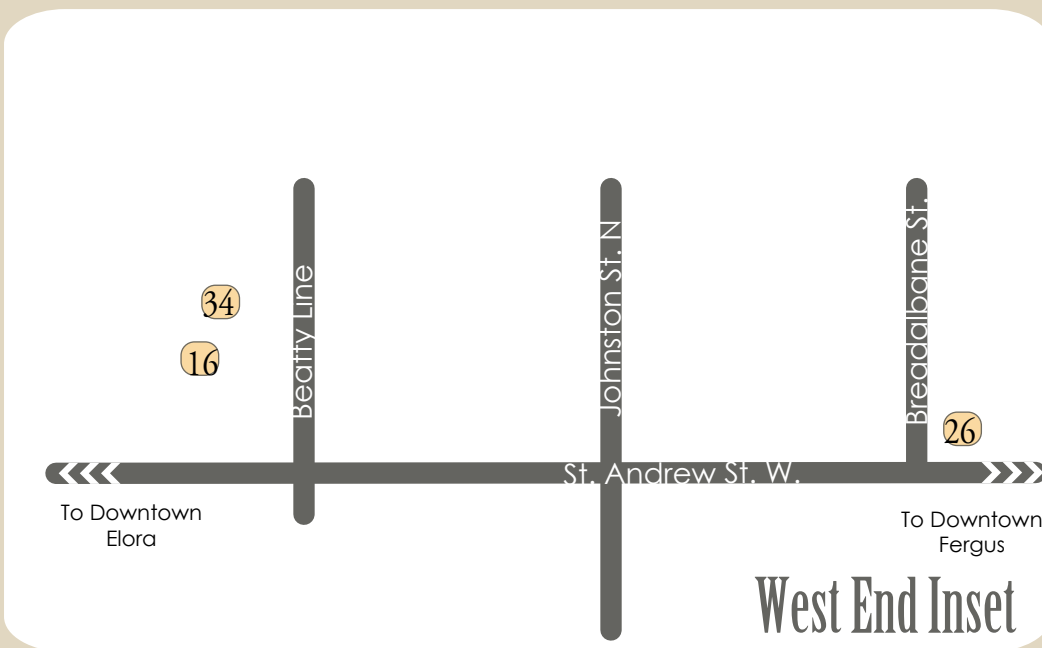

Fergus Restaurant Guide 2018

North & West Ends Restaurants

12. Golden Fish & Chip
16. JJ's Family Dining
17. KFC
18. Kraemers Chip Wagon
26. The Breadalbane Inn & Scozia Restaurant
27. Subway
28. Tim Horton's
33. Pizza Hut
34. Savoy Culinary

Elora & Fergus Tourism
www.elorafergus.ca

Centre Wellington Tourism: www.elorafergus.ca
Online Mapping: maps.centrewellington.ca
The Township of Centre Wellington:
www.centrewellington.ca
1 MacDonald Sq
Elora, ON N0B1S0
519-846-9691