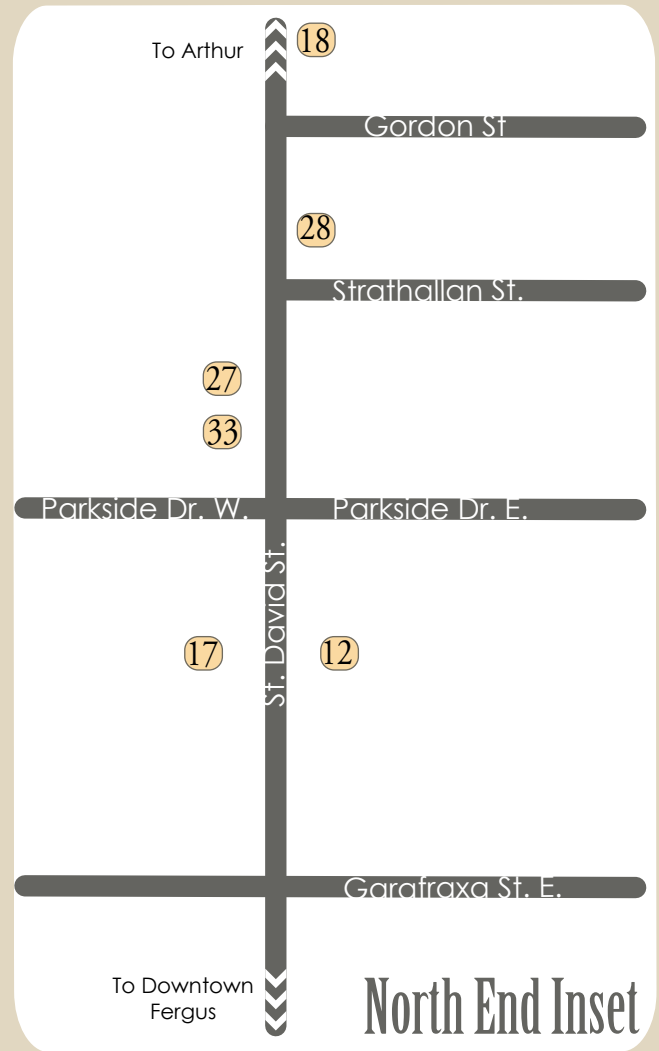

Maiden Lane

Tower St.

Provost Lane

St. David St.

Gowrie St

Cameron St.

Herrick St

See North End Inset at Back

28

3

19

39

40

St. David St.

Tower St.

- | | |
|-----------------------------------|-------------------------------------|
| 1. Bentley House Fine Teas | 20. Northern River Lounge |
| 2. Black & White | 21. New Orlean's Pizza |
| 3. Boston Pizza | 22. Leslie Public House |
| 4. Brew House on the Grand | 23. Pita Pit & Little Caesars Pizza |
| 5. Frabert's Fresh Food | 24. Pizza Delight |
| 6. Domino's | 25. Pizza Pizza |
| 7. Fergies Fine Food | 27. Subway |
| 8. Market Street Café | 28. Tim Horton's |
| 9. Fergus Tandoori Grill | 29. Underground Kitchen |
| 10. The Vault Café | 30. Harvey's - Swiss Chalet |
| 11. Fountain Head - Red Door Café | 31. A&W |
| 13. Goofie Newfie | 32. The Koner |
| 14. Horizon Family Restaurant | 35. Gente Urban Italian Eatery |
| 15. Ikiru Sushi | 36. Victoria's Pizza |
| 19. McDonald's | 37. The SylvRose Eatery |
| | 38. China8 |
| | 39. Booster Juice |
| | 40. Starbucks Coffee |

32

21

McQueen Blvd

Blvd

Millburn Blvd

Fergus Restaurant Guide 2018

Fergus Restaurant Guide 2018

North & West Ends Restaurants

- 12. Golden Fish & Chip
- 16. JJ's Family Dining
- 17. KFC
- 18. Kraemers Chip Wagon
- 26. The Breadalbane Inn & Scozia Restaurant
- 27. Subway
- 28. Tim Horton's
- 33. Pizza Hut
- 34. Savoy Culinary