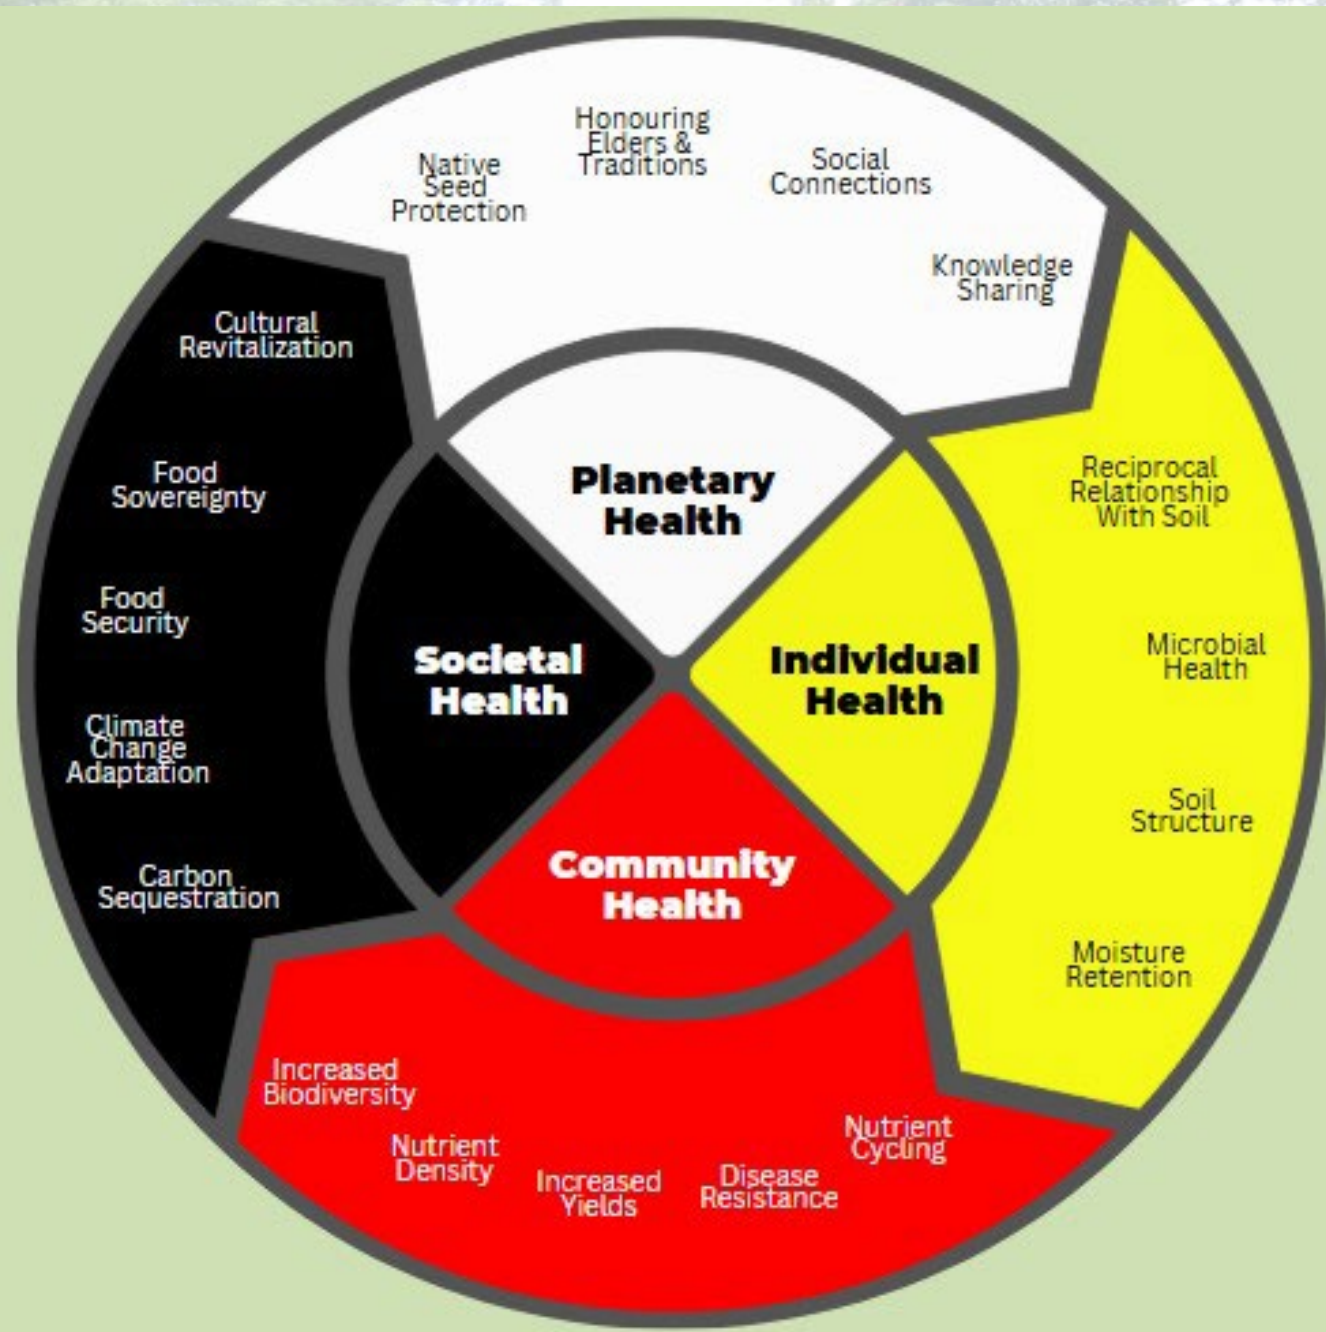

Roch Manitouabeouich & Oueou Outchibahanouk

Marie-Olivier Sylvestre (Martin Prévost)

Meaning « of the forest »

Cultural appropriation?

Gilles

- Diversity
- Carbon Sequestration
- Climate Changes
- Native Species

E
A
R
T
H

D
A
Y

- Water Retention
- Roots
- De-Compaction
- Weed Control

- Wanting to be chic
- Tired landscape
- Lifeless

- Increased diversity
- Soil enhanced
- Visual impact

Loss of Land - - - Appropriation?

Our Relationship With Nature

The Seven Generation Principle

Sustainability

Two Eyed Seeing Approach

Mi'kmaw Elders Albert Marshall and his wife Murdena Marshall, alongside Dr. Cheryl Bartlett.

The Soil

Landscape Trades | May 2021 | Feature

Gilles Lapointe

Share Tweet Share Save Mail

Soil health and sustainability

NVK Nurseries researchers examine the impacts of cover crops

FEATURE | AUGUST 2021

Healthy soils produce thriving plants

Researchers at NVK Nurseries examine the impact of composting